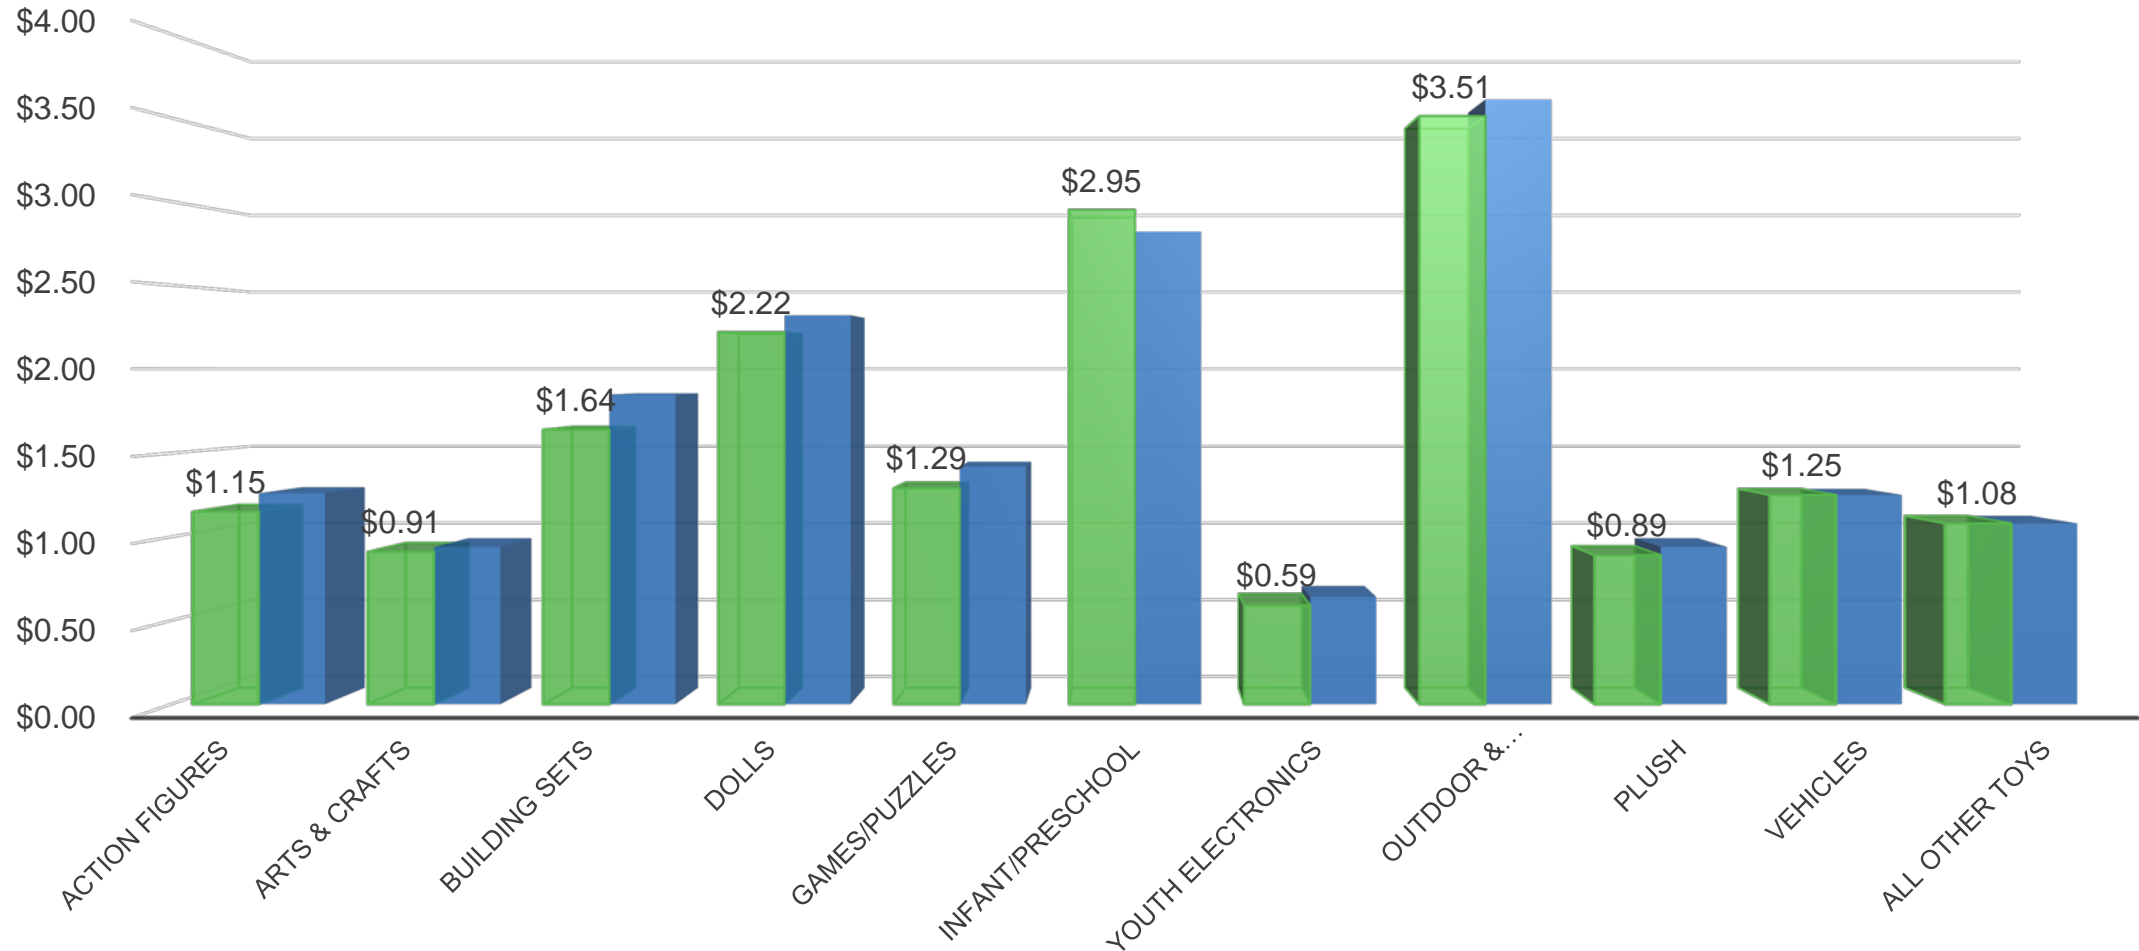

U.S. Domestic Toy Market

2013 vs 2014 Annual U.S. domestic Toy Market Sales data by ToyAssociation.org (in Billions USD))